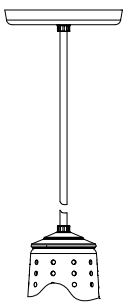

## SHADE STYLES

**STYLE-400**  
11.0" X 8.00  
Diameter X Length  
279 mm X 203mm

**STYLE-500**  
7 1/4" X 7 3/8"  
Square X Length  
184mm X 187mm

**STYLE-600**  
6 1/2" X 8.0"  
Diameter X Length  
165 mm X 203mm

**STYLE-700**  
7.0" X 8.0"  
Diameter X Length  
178 mm X 203mm

**STYLE-800**  
11 1/8" X 8.0"  
Diameter X Length  
283 mm X 203mm

## MOUNTING OPTIONS

**TYPE "SMT"**  
Rigid ceiling.  
3/8" diameter  
down tube  
78" maximum  
overall length.  
Please specify  
down tube  
length

**TYPE "LGT, SQT"**  
Rigid ceiling 1 1/2"  
diameter or 1 1/2"  
square down tube.  
78" maximum  
overall length.  
Please specify  
down tube length

Specifications	
<b>Mechanical</b>	
Parameter	Value
Light head	Satin aluminum, brass, copper, plated chrome or powder coated plated spun aluminum
Light head sizes	Range from 6 1/2-11" diameter x 7 3/8-8" long
Light head height from countertop	Infinitely adjustable depending on cord or ceiling down tube selected. <b>Note:</b> For retractable warmers adjustment is 30"-78" from ceiling
Ceiling down tube and all fittings	Solid brass
Switch holder(Optional)	Brass, copper, plated chrome or powder coated spun aluminum. 2 7/8" diameter x 2" tall
Ceiling cover	Brass, copper or chrome plated spun aluminum. Two types available low profile or deep mount.
Shipping weight	Approximately 4 pounds
Internal wiring	18 gauge Silver stranded with Teflon insulation. Rated (200° C)
Lamp socket	Glazed porcelain/nickel. Rated (200° C)
Switch(Optional)	On/Off rated 15 amps @ 115 VAC
Cord	115 VAC-18 gauge 3 conductor cable 230 VAC-18 gauge 3 conductor harmonized cable
<b>Electrical</b>	
Operating Voltage	115-230, VAC 50-60 Hz, single phase
Power	250 watts Maximum
Operating amperage	2.25 amps (115 VAC) 1.25 amps (230 VAC)
Lamp type	Infrared 250 watts maximum, shatterproof design.
<b>Safety Listings</b>	
Organizations	