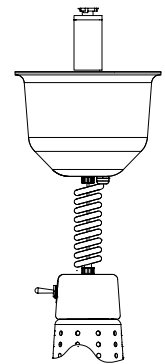

TYPE "RET"
Retractable cord
ceiling mount.
Height adjustable
from ceiling 30"-
78".
Switch standard.

TYPE "RETT"
Retractable cord
track mount.
Height adjustable
from ceiling 30"-
78".
Switch standard

Description: Single warmer fixture available in five distinctive shades styles to match any decor. All fixtures are constructed using the finest materials and components available.

Hanson Brass Products 7530 San Fernando Road, Sun Valley, California, 91352
Toll Free (888) 841-3773, Fax (818) 767-7891 Website: www.hansonbrass.com