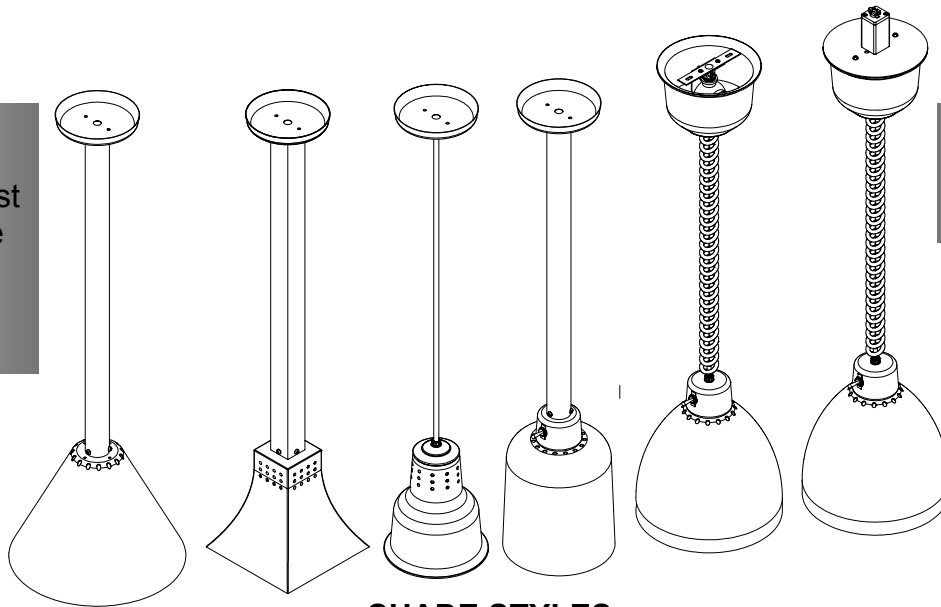

## SHADE STYLES

**STYLE-400**  
11.0" X 8.00  
Diameter X Length  
279 mm X 203mm

**STYLE-500**  
7 1/4" X 7 3/8"  
Square X Length  
184mm X 187mm

**STYLE-600**  
6 1/2" X 8.0"  
Diameter X Length  
165 mm X 203mm

**STYLE-700**  
7.0" X 8.0"  
Diameter X Length  
178 mm X 203mm

**STYLE-800**  
11 1/8" X 8.0"  
Diameter X Length  
283 mm X 203mm

**TYPE "BC, WC"**  
Cord mount.  
Cord color black  
or white.  
Please specify  
cord length

**TYPE "LGT, SQT"**  
Rigid ceiling with  
switch. Switch holder  
dimensions 2 7/8"  
diameter x 2" tall.  
1 1/2" diameter or 1 1/2"  
square down tube. 78"  
maximum overall  
length.

Specifications	
<b>Mechanical</b>	
Parameter	Value
Light head	Satin aluminum, brass, copper, plated chrome or powder coated plated spun aluminum
Light head sizes	Range from 6 1/2-11" diameter x 7 3/8-8" long
Light head height from countertop	Infinitely adjustable depending on cord or ceiling down tube selected. <b>Note:</b> For retractable warmers adjustment is 30"-78" from ceiling
Ceiling down tube and all fittings	Solid brass
Switch holder(Optional)	Brass, copper, plated chrome or powder coated spun aluminum. 2 7/8" diameter x 2" tall
Ceiling cover	Brass, copper or chrome plated spun aluminum. Two types available low profile or deep mount.
Shipping weight	Approximately 4 pounds
Internal wiring	18 gauge Silver stranded with Teflon insulation. Rated (200° C)
Lamp socket	Glazed porcelain/nickel. Rated (200° C)
Switch(Optional)	On/Off rated 15 amps @ 115 VAC
Cord	115 VAC-18 gauge 3 conductor cable 230 VAC-18 gauge 3 conductor harmonized cable
<b>Electrical</b>	
Operating Voltage	115-230, VAC 50-60 Hz, single phase
Power	250 watts Maximum
Operating amperage	2.25 amps (115 VAC) 1.25 amps (230 VAC)
Lamp type	Infrared 250 watts maximum, shatterproof design.
<b>Safety Listings</b>	
Organizations	